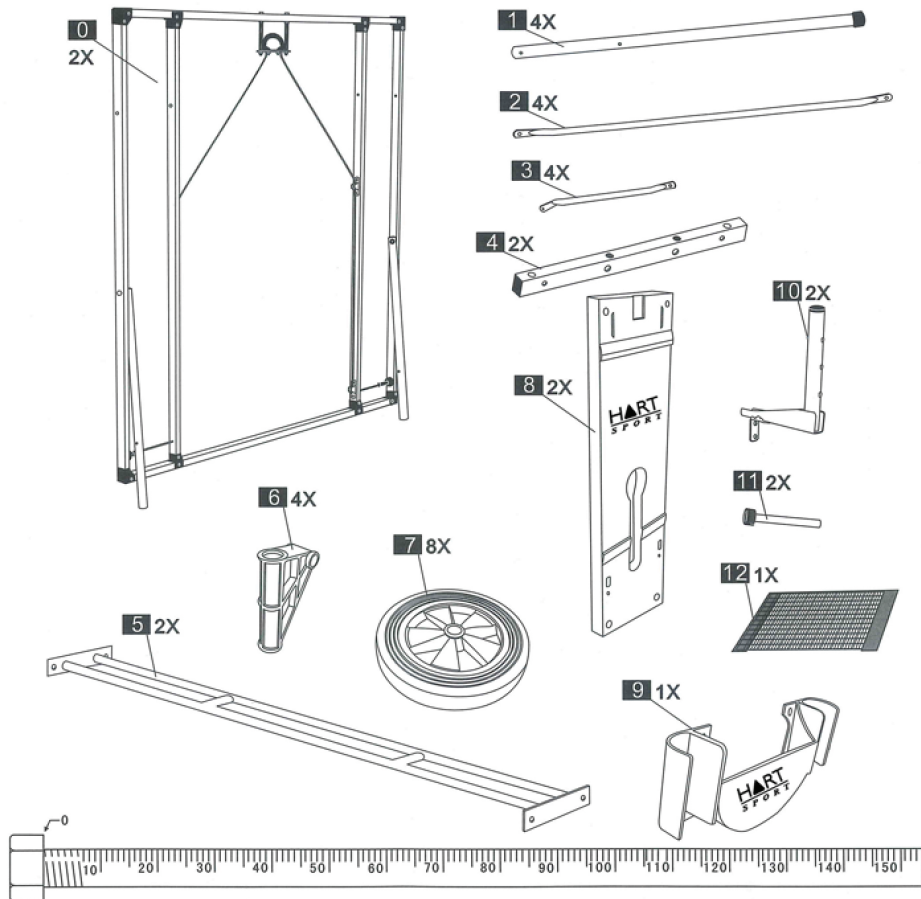

Elements Table Tennis Table Assembly Instructions

21-104

**Elements Table
Tennis Table**

Elements Table Tennis Table Assembly Instructions

- ! Before starting to assemble the table tennis table please read the assembly instructions carefully. Please keep the instructions for your information, for maintenance and for ordering spare parts.
- ✦ At least two adults have to participate in the assembly of the table tennis table which should be carried out on a clean soft floor.
- ✦ Before commencing the assembly, check all the parts according to the Parts List on page 10.
- ✦ Please follow the ABC references for the order of the assembly.
- ✦ If there is a Part Mark, please read the information relating to it on the Parts List on page 10.
- ✦ Please use the tools as indicated for each assembly step.

Elements Table Tennis Table Assembly Instructions

Elements Table Tennis Table Assembly Instructions

Repeat this step
for the other side!

Elements Table Tennis Table Assembly Instructions

Elements Table Tennis Table Assembly Instructions

Repeat steps F and G for the second table top!

Secure the table in place by completing G2 before going back to Step F!

Elements Table Tennis Table Assembly Instructions

Fasten the net tension rope to one of the notches on the post!

Elements Table Tennis Table Assembly Instructions

13 4X M12X140	14 4X M8X60	15 4X M8X85	16 4X M8X60	17 4X M6X50	18 8X M6X40
19 4X M12	20 4X M8	21 12X M6	22 6X M5	23 4X R=12	24 4X R=8
25 16X R=6	26 4X R=8	27 6X R=5	28 28X R=6	29 2X M5X15	30 4X M5X25
31 8X M6X65	32 2X				