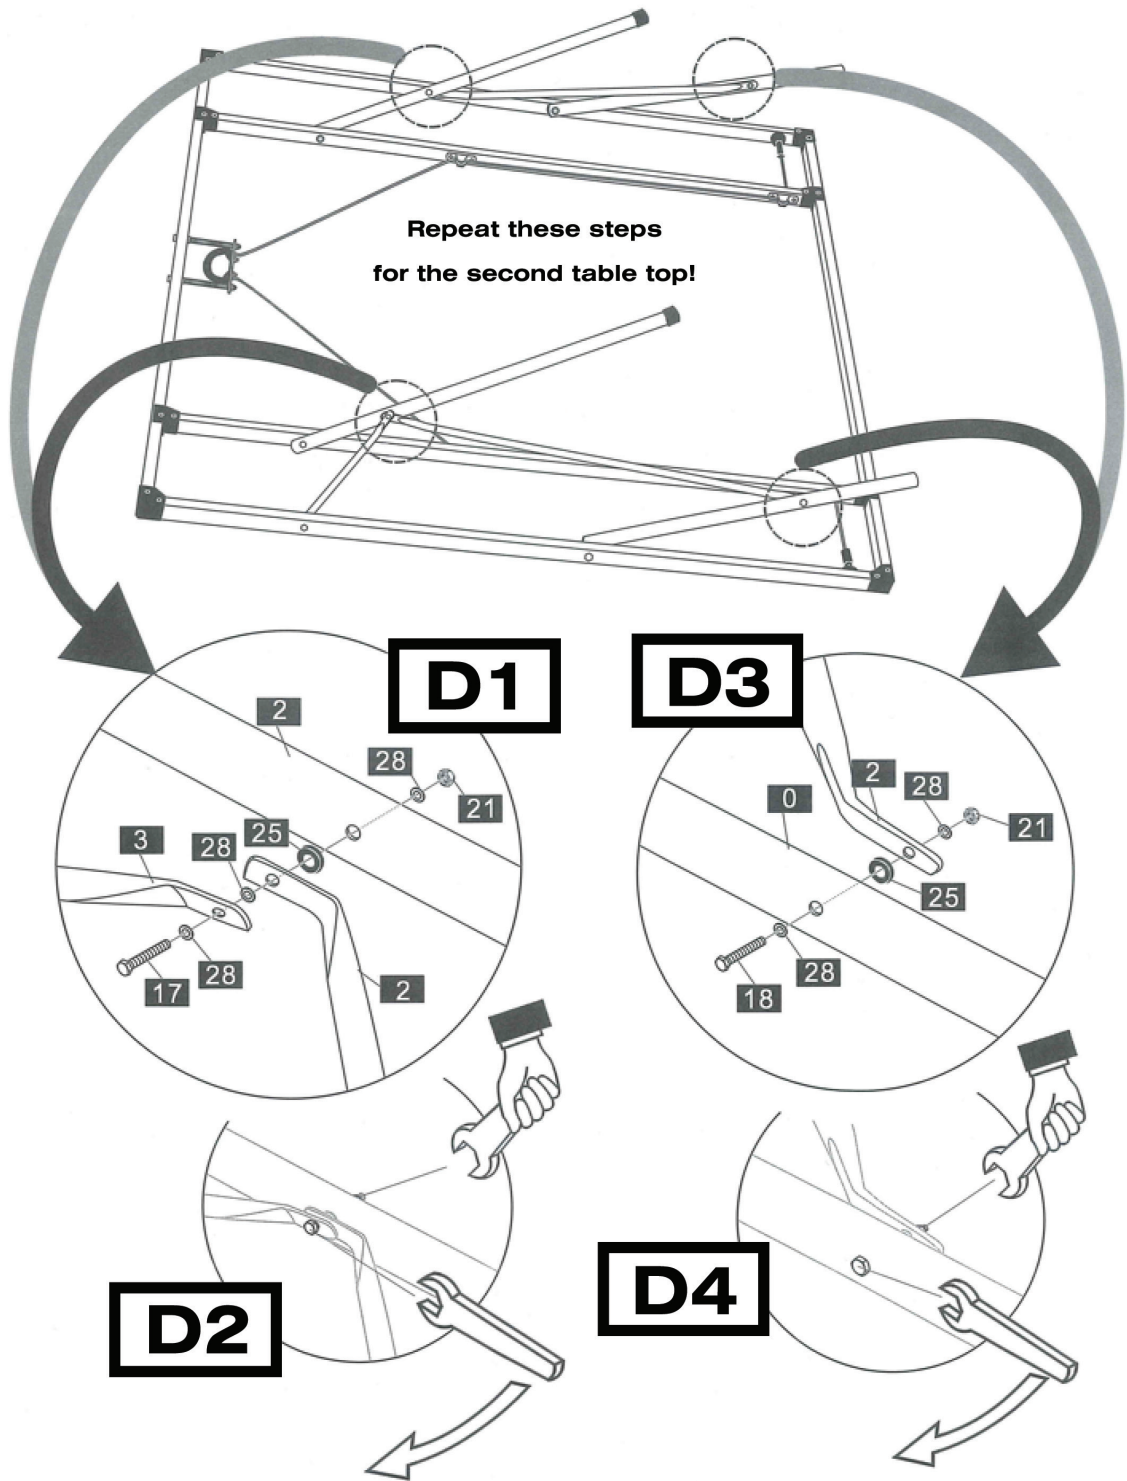

Elements Table Tennis Table Assembly Instructions