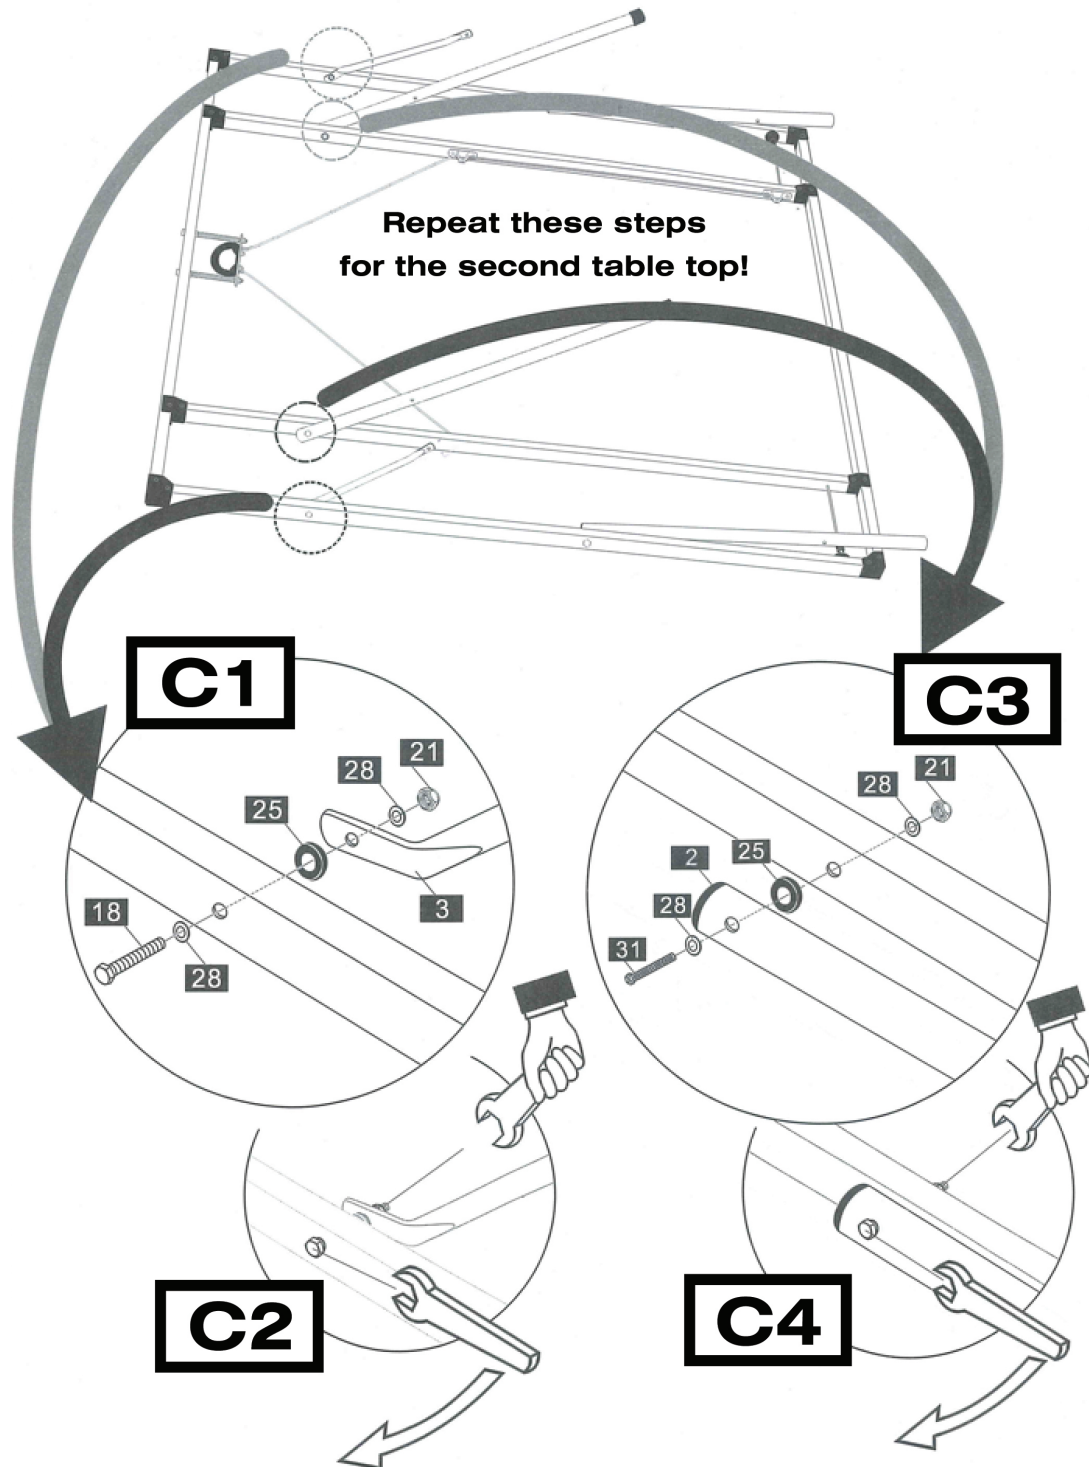

Elements Table Tennis Table Assembly Instructions

21-104

**Elements Table
Tennis Table**

Elements Table Tennis Table Assembly Instructions

- ! Before starting to assemble the table tennis table please read the assembly instructions carefully. Please keep the instructions for your information, for maintenance and for ordering spare parts.
- ✦ At least two adults have to participate in the assembly of the table tennis table which should be carried out on a clean soft floor.
- ✦ Before commencing the assembly, check all the parts according to the Parts List on page 10.
- ✦ Please follow the ABC references for the order of the assembly.
- ✦ If there is a Part Mark, please read the information relating to it on the Parts List on page 10.
- ✦ Please use the tools as indicated for each assembly step.

13 ——— Part mark

————— Tools required

————— Two people required for this step

Elements Table Tennis Table Assembly Instructions

Elements Table Tennis Table Assembly Instructions

Elements Table Tennis Table Assembly Instructions

Repeat steps F and G for the second table top!

Secure the table in place by completing G2 before going back to Step F!

Elements Table Tennis Table Assembly Instructions

Fasten the net tension rope to one of the notches on the post!

Elements Table Tennis Table Assembly Instructions

13 4X M12X140	14 4X M8X60	15 4X M8X85	16 4X M8X60	17 4X M6X50	18 8X M6X40
19 4X M12	20 4X M8	21 12X M6	22 6X M5	23 4X R=12	24 4X R=8
25 16X R=6	26 4X R=8	27 6X R=5	28 28X R=6	29 2X M5X15	30 4X M5X25
31 8X M6X65	32 2X				