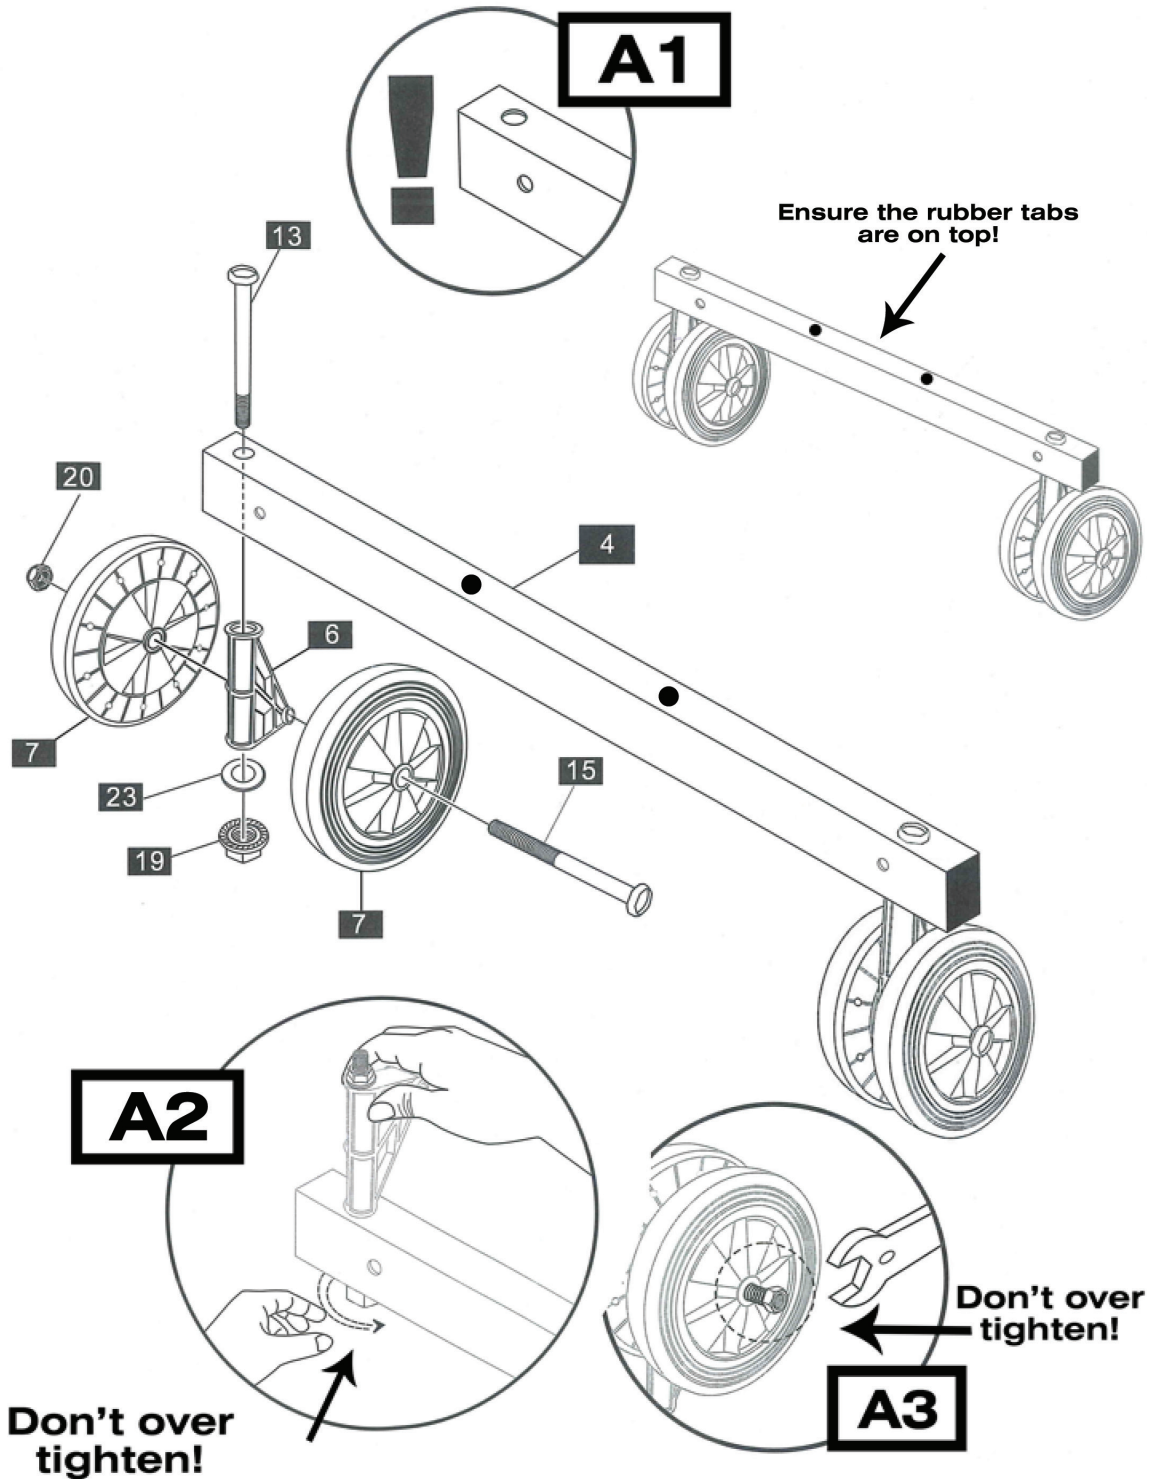

Elements Table Tennis Table Assembly Instructions

21-104

**Elements Table
Tennis Table**

Elements Table Tennis Table Assembly Instructions

- ! Before starting to assemble the table tennis table please read the assembly instructions carefully. Please keep the instructions for your information, for maintenance and for ordering spare parts.
- ✦ At least two adults have to participate in the assembly of the table tennis table which should be carried out on a clean soft floor.
- ✦ Before commencing the assembly, check all the parts according to the Parts List on page 10.
- ✦ Please follow the ABC references for the order of the assembly.
- ✦ If there is a Part Mark, please read the information relating to it on the Parts List on page 10.
- ✦ Please use the tools as indicated for each assembly step.

13 ——— Part mark

————— Tools required

————— Two people required for this step

Elements Table Tennis Table Assembly Instructions

Elements Table Tennis Table Assembly Instructions

Elements Table Tennis Table Assembly Instructions

Elements Table Tennis Table Assembly Instructions

Elements Table Tennis Table Assembly Instructions

Repeat this step
for the other side!

Elements Table Tennis Table Assembly Instructions

Elements Table Tennis Table Assembly Instructions

Repeat steps F and G for the second table top!

Secure the table in place by completing G2 before going back to Step F!

Elements Table Tennis Table Assembly Instructions

Fasten the net tension rope to one of the notches on the post!