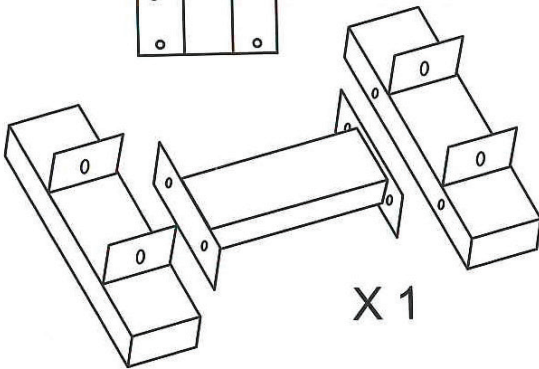

Vertical Dumbbell Rack Assembly Instructions

X 1

X 2

X 1

PART LIST

| Item | DescriptionQ | ty |
|------|--------------------|----|
| 01 | 10mm x 90mm Bolt | 4 |
| 02 | 10mm x 20mm Bolt | 8 |
| 03 | 10mm x 20mm Washer | 24 |
| 04 | M10 Nut | 12 |