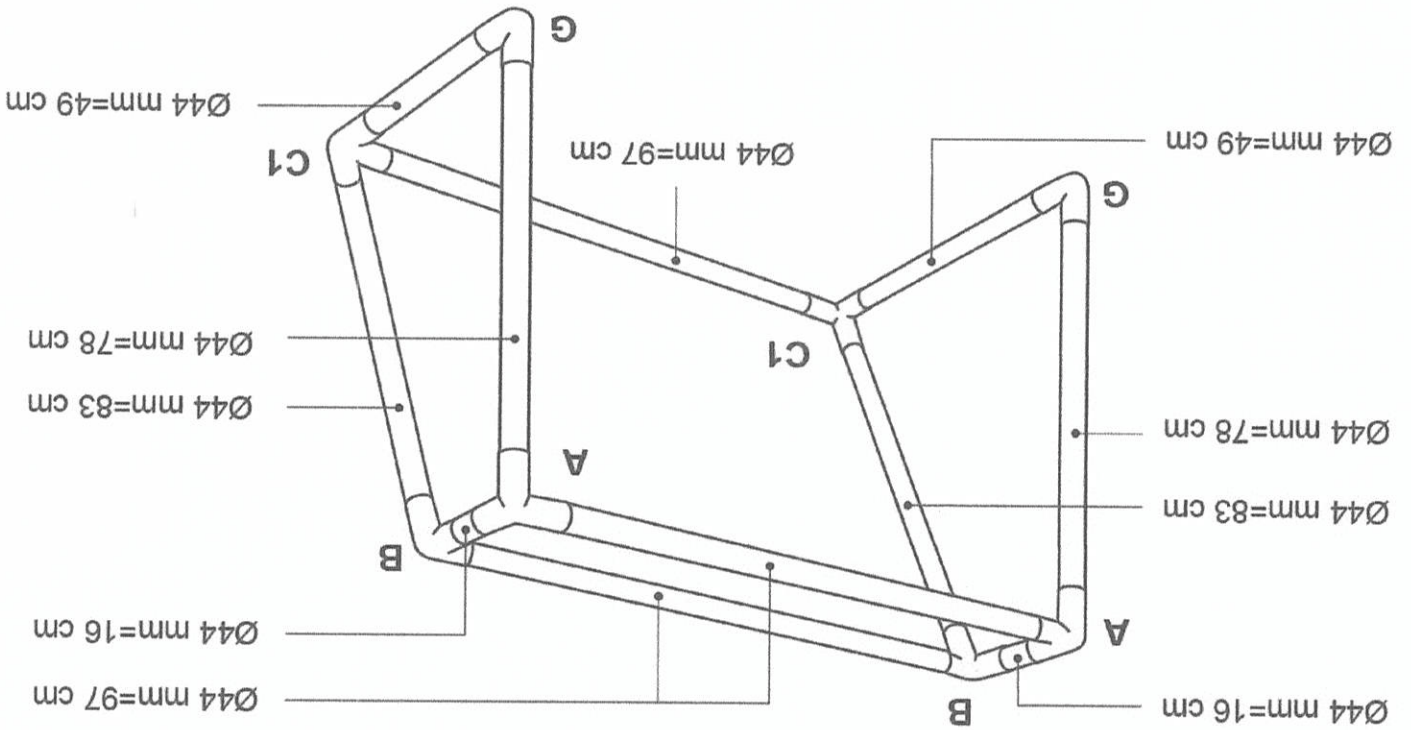

# JUNIOR SOCCER SET LARGE

**GOAL SIZE: L110 X H90 X D57 cm**

\* Please Hang Net With 

**INSTRUCTION**

PLEASE NOTE THAT EACH JOINT HAS A SPECIFIC CODE.

(A) 4 pcs  (B) 4 pcs  (C1) 4 pcs 

(G) 4 pcs 

COMP NO.	QTY
Ø44mm = 97 cm	6
Ø44mm = 83 cm	4
Ø44mm = 78 cm	4
Ø44mm = 49 cm	4
Ø44mm = 16 cm	4
6" SOCCER BALL	1
8" PUMP+PIN	1
NET	2
	40
	8