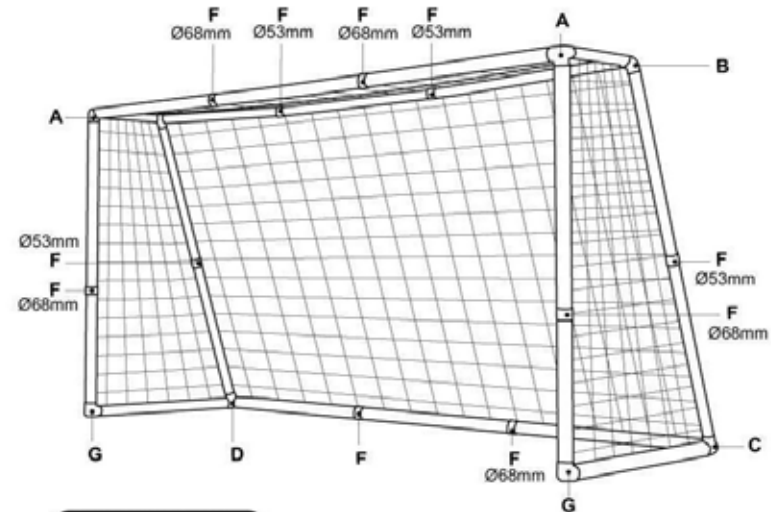

Multi Purpose Sports Goal

GOAL SIZE : L300 x H200 x D110 cm

COMP No.	Q'TY	COMP No.	Q'TY
	6 (Ø68 mm)	Ø68mm= 95.5 cm	6
	4 (Ø53 mm)	Ø68mm= 110 cm	2
	2	Ø68mm= 101 cm	2
	6	Ø68mm= 73 cm	2
	25	Ø53mm= 95.5 cm	7
	6	Ø53mm= 40 cm	2
NET	1		

INSTRUCTION

* Please Hang Net With

(A) 2 pcs	(B) 2 pcs	(C) 1 pcs	(D) 1 pcs
			PLEASE NOTE THAT EACH JOINT HAS A SPECIFIC CODE.
(F) 6 pcs	(F) 4 pcs	(G) 2 pcs	