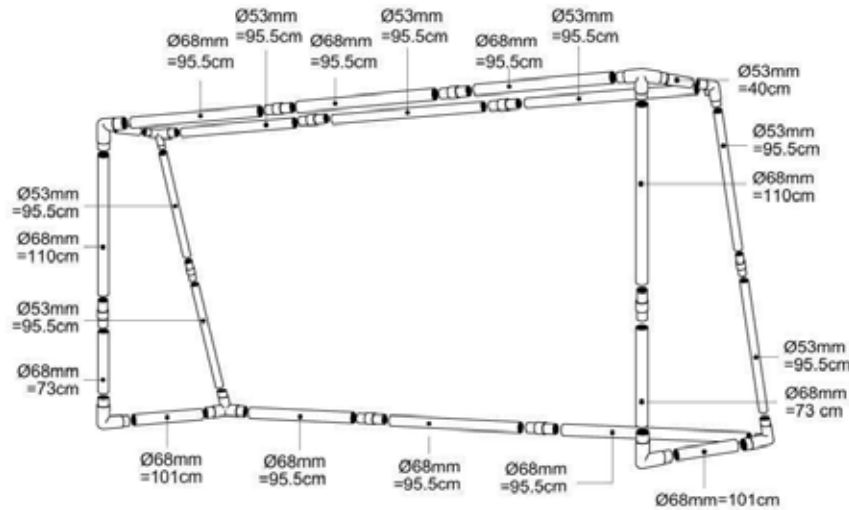

Multi Purpose Sports Goal

GOAL SIZE : L300 x H200 x D110 cm

COMP No.	Q'TY	COMP No.	Q'TY
	6 (Ø68 mm)	Ø68mm= 95.5 cm	6
	4 (Ø53 mm)	Ø68mm= 110 cm	2
	2	Ø68mm= 101 cm	2
	6	Ø68mm= 73 cm	2
	25	Ø53mm= 95.5 cm	7
	6	Ø53mm= 40 cm	2
NET	1		

INSTRUCTION

* Please Hang Net With

(A) 2 pcs	(B) 2 pcs	(C) 1 pcs	(D) 1 pcs
			PLEASE NOTE THAT EACH JOINT HAS A SPECIFIC CODE.
(F) 6 pcs	(F) 4 pcs	(G) 2 pcs	